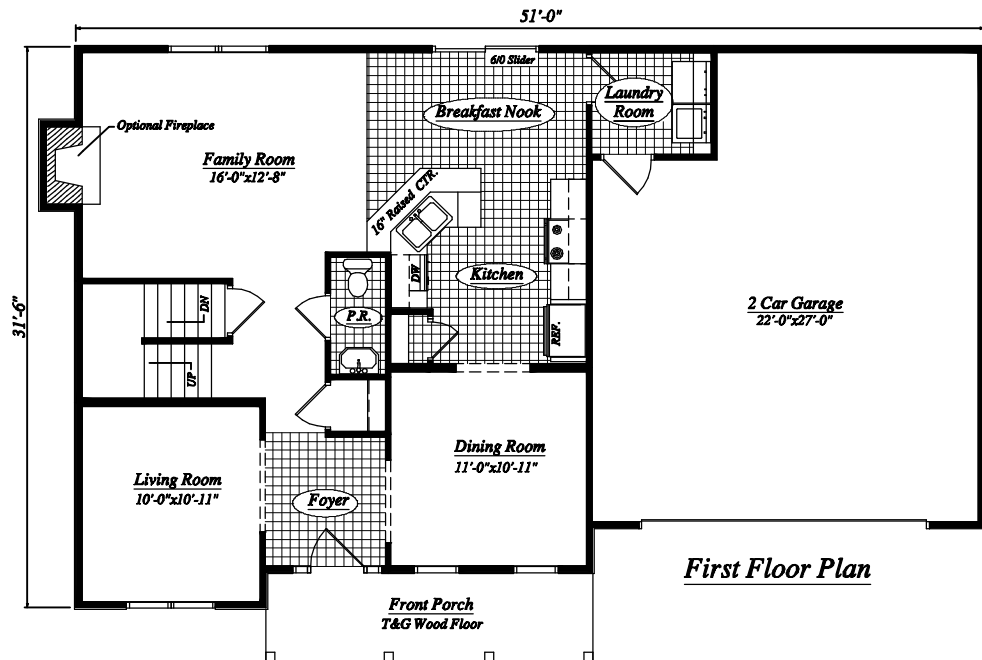

# THE CLASSIC FARM HOUSE

*Second Floor Plan*

## THE CLASSIC FARM HOUSE

*THE CLASSIC FARM HOUSE, is a 1800 sq.ft.*

*Deluxe Series Two Story Home.*

*Features include a spacious family room, living room, kitchen, breakfast nook, dining room, 3 bedrooms, 2 1/2 baths and a 2-car garage.*