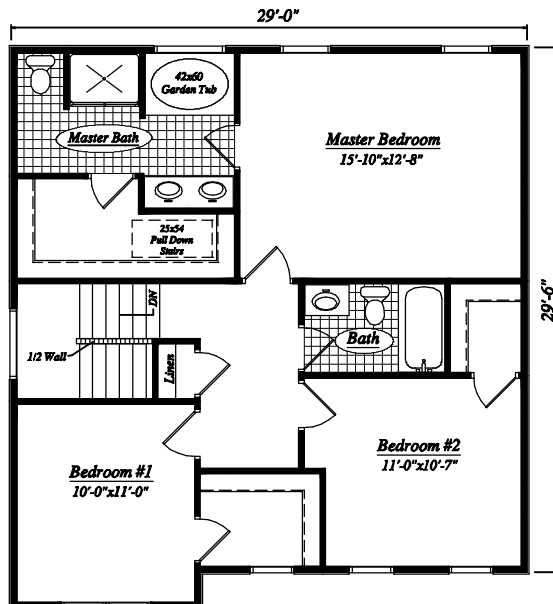

# THE CLASSIC FARM HOUSE

*Second Floor Plan*

## THE CLASSIC FARM HOUSE

*THE CLASSIC FARM HOUSE, is a 1800 sq.ft.*

*Deluxe Series Two Story Home.*

*Features include a spacious family room, living room, kitchen, breakfast nook, dining room, 3 bedrooms, 2 1/2 baths and a 2-car garage.*