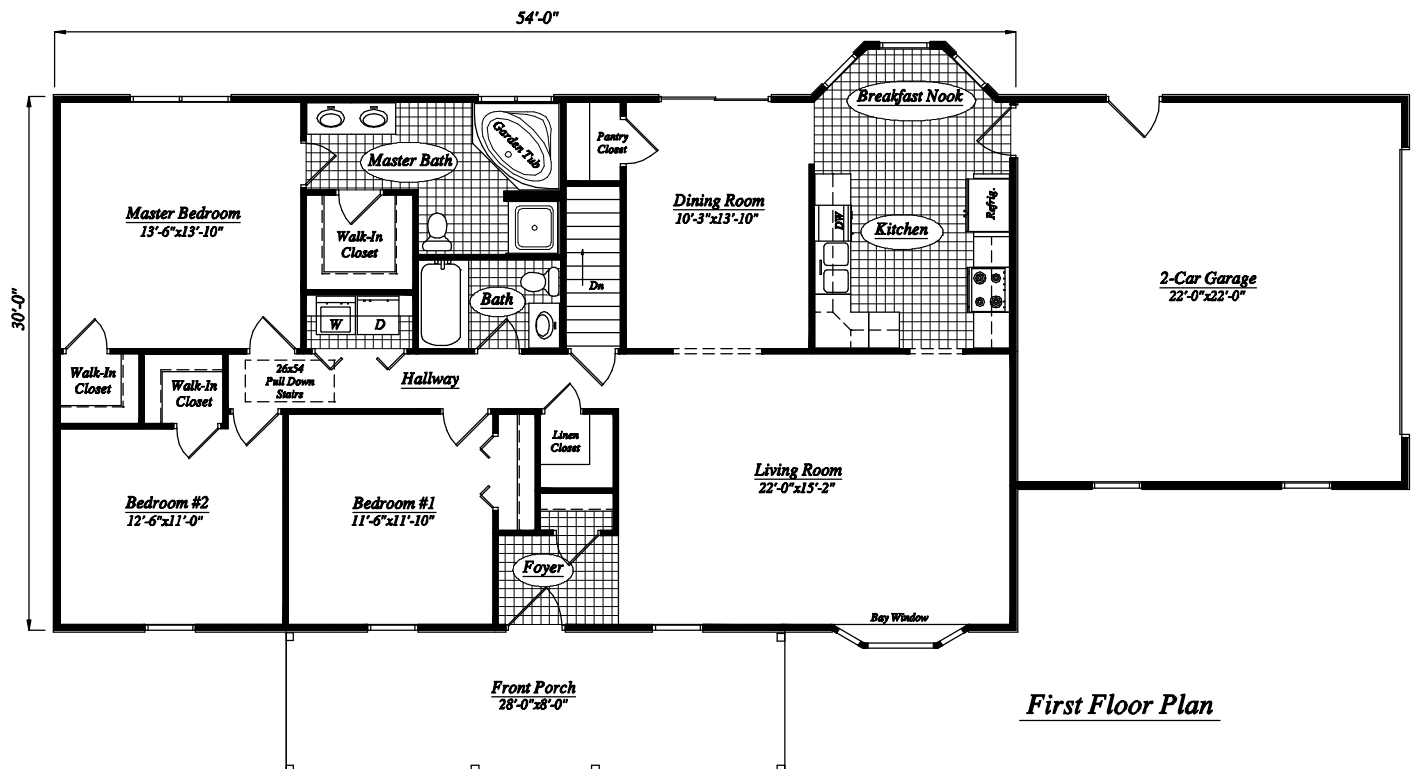

THE JACKSON

Front Elevation

First Floor Plan

THE JACKSON

THE JACKSON, is a 1637 sq.ft. Deluxe Series Ranch Home. Features include a spacious living room, kitchen, dining room, 3 bedrooms, 2 baths and a 2 car garage.