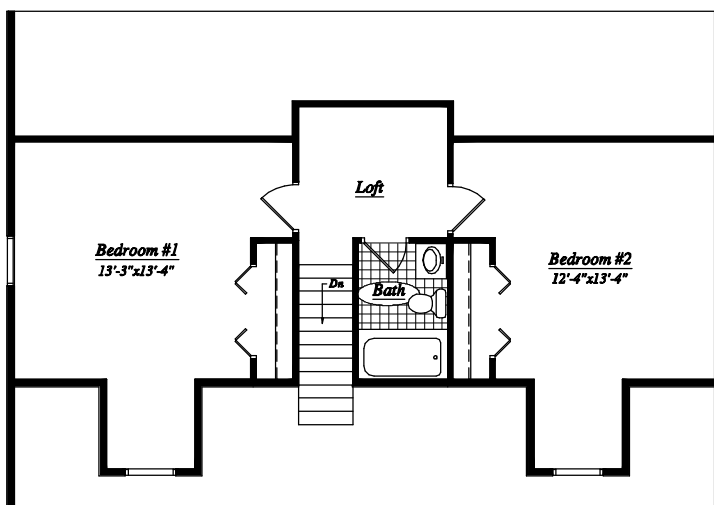

THE LINCOLN

Front Elevation

First Floor Plan

Second Floor Plan

THE LINCOLN

THE LINCOLN, is a 1730 sq.ft. Deluxe Series Cape Cod Home. Features include a spacious living room, kitchen, dining room, 3 bedrooms, 2 baths and a 2-car garage.