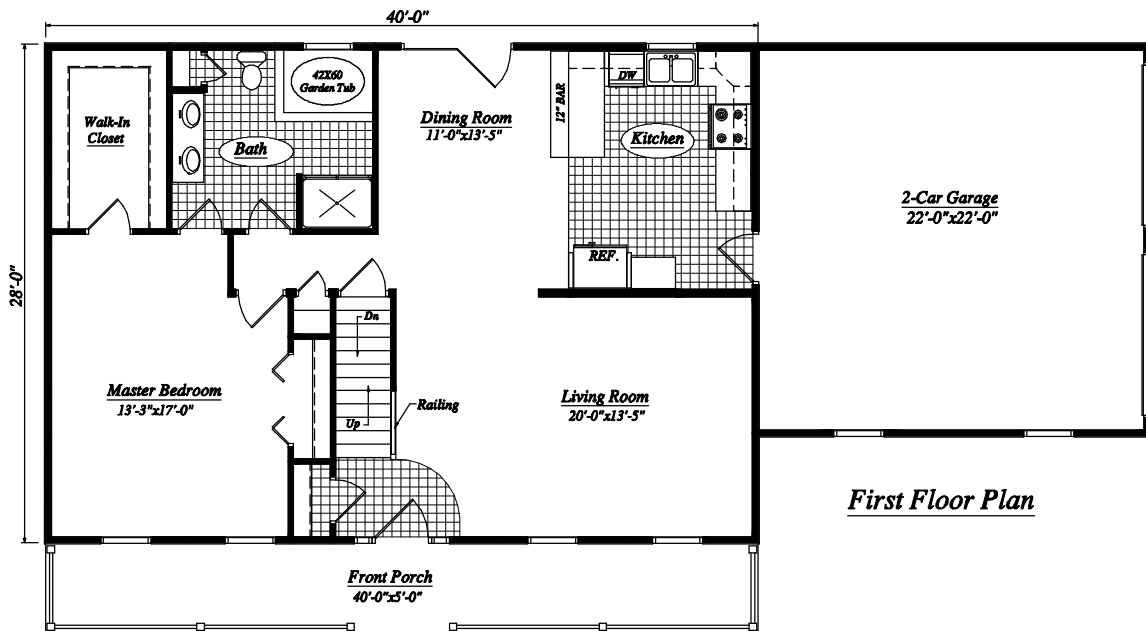

THE LINCOLN

Front Elevation

First Floor Plan

Second Floor Plan

THE LINCOLN

THE LINCOLN, is a 1730 sq.ft. Deluxe Series Cape Cod Home. Features include a spacious living room, kitchen, dining room, 3 bedrooms, 2 baths and a 2-car garage.