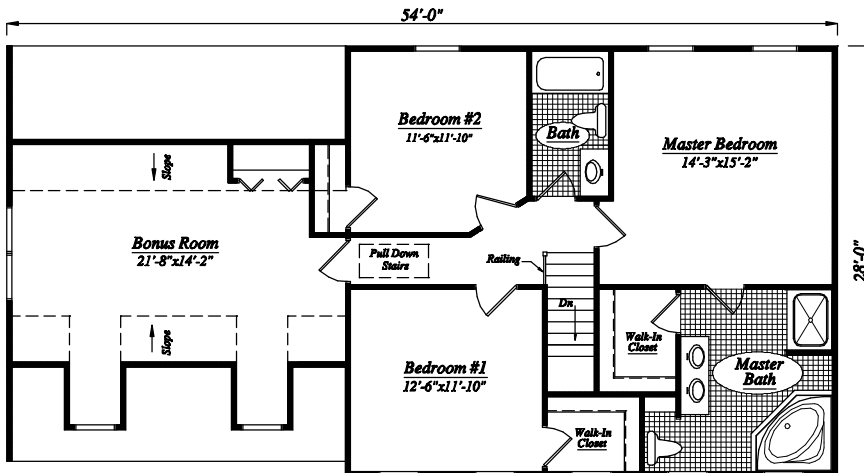

THE MODEL HOME

Front Elevation

THE MODEL HOME

THE MODEL HOME, is a 2248 sq.ft. Deluxe Series Two Story Home. Features include a spacious great room, kitchen, breakfast nook, dining room, 3 bedrooms, 2 1/2 baths & a 2-car garage with bonus room above.