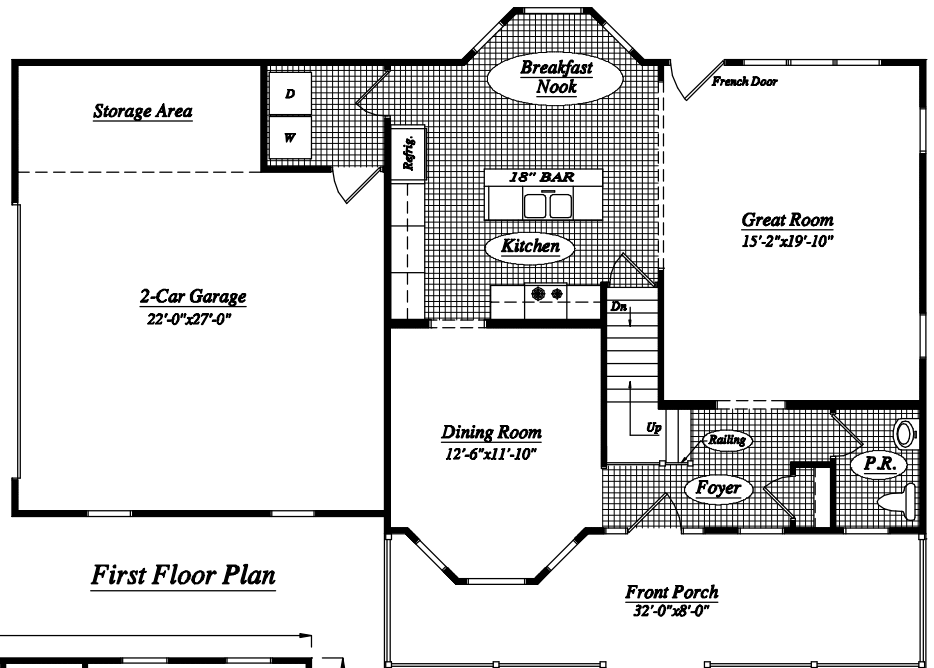

THE MODEL HOME

Front Elevation

THE MODEL HOME

THE MODEL HOME, is a 2248 sq.ft. Deluxe Series Two Story Home. Features include a spacious great room, kitchen, breakfast nook, dining room, 3 bedrooms, 2 1/2 baths & a 2-car garage with bonus room above.