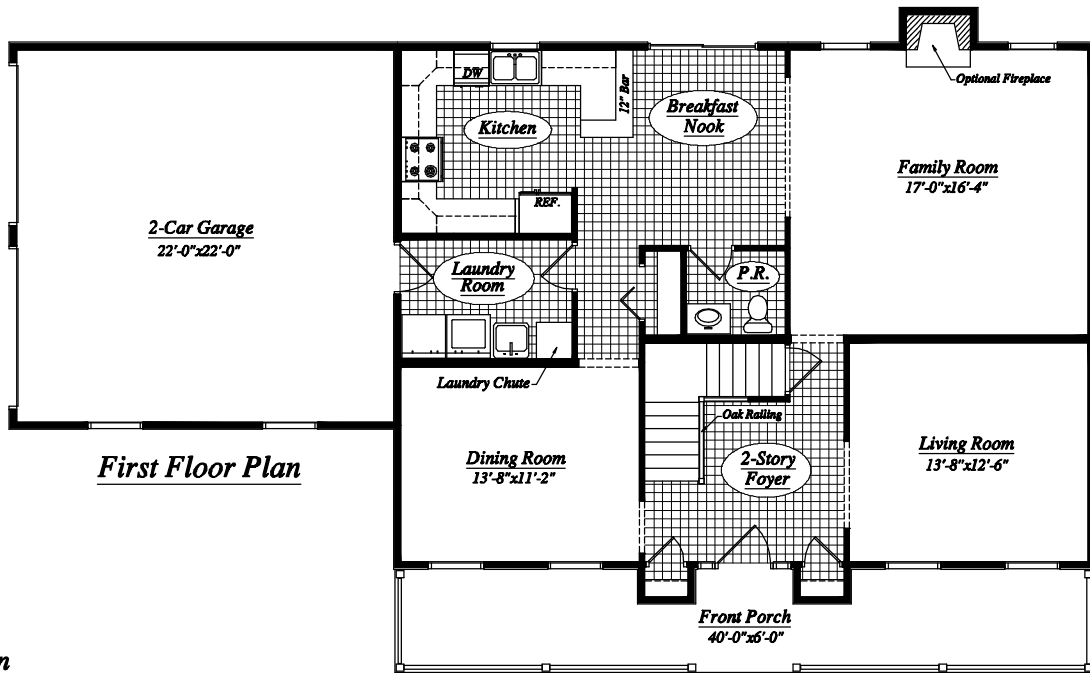

THE RICHFIELD

Front Elevation

Second Floor Plan

THE RICHFIELD

THE RICHFIELD, is a 2303 sq. ft..
Deluxe Series Two Story Home.
Features include a spacious family room,
living room, kitchen, breakfast nook,
dining room, 4 bedrooms, 2 1/2 baths
and a 2-car garage.