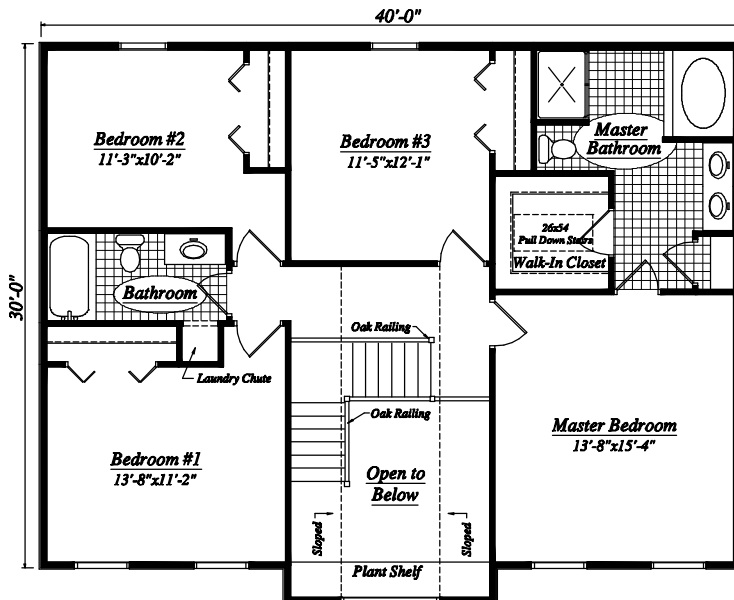

THE RICHFIELD

Front Elevation

Second Floor Plan

THE RICHFIELD

THE RICHFIELD, is a 2303 sq. ft..
Deluxe Series Two Story Home.
Features include a spacious family room,
living room, kitchen, breakfast nook,
dining room, 4 bedrooms, 2 1/2 baths
and a 2-car garage.