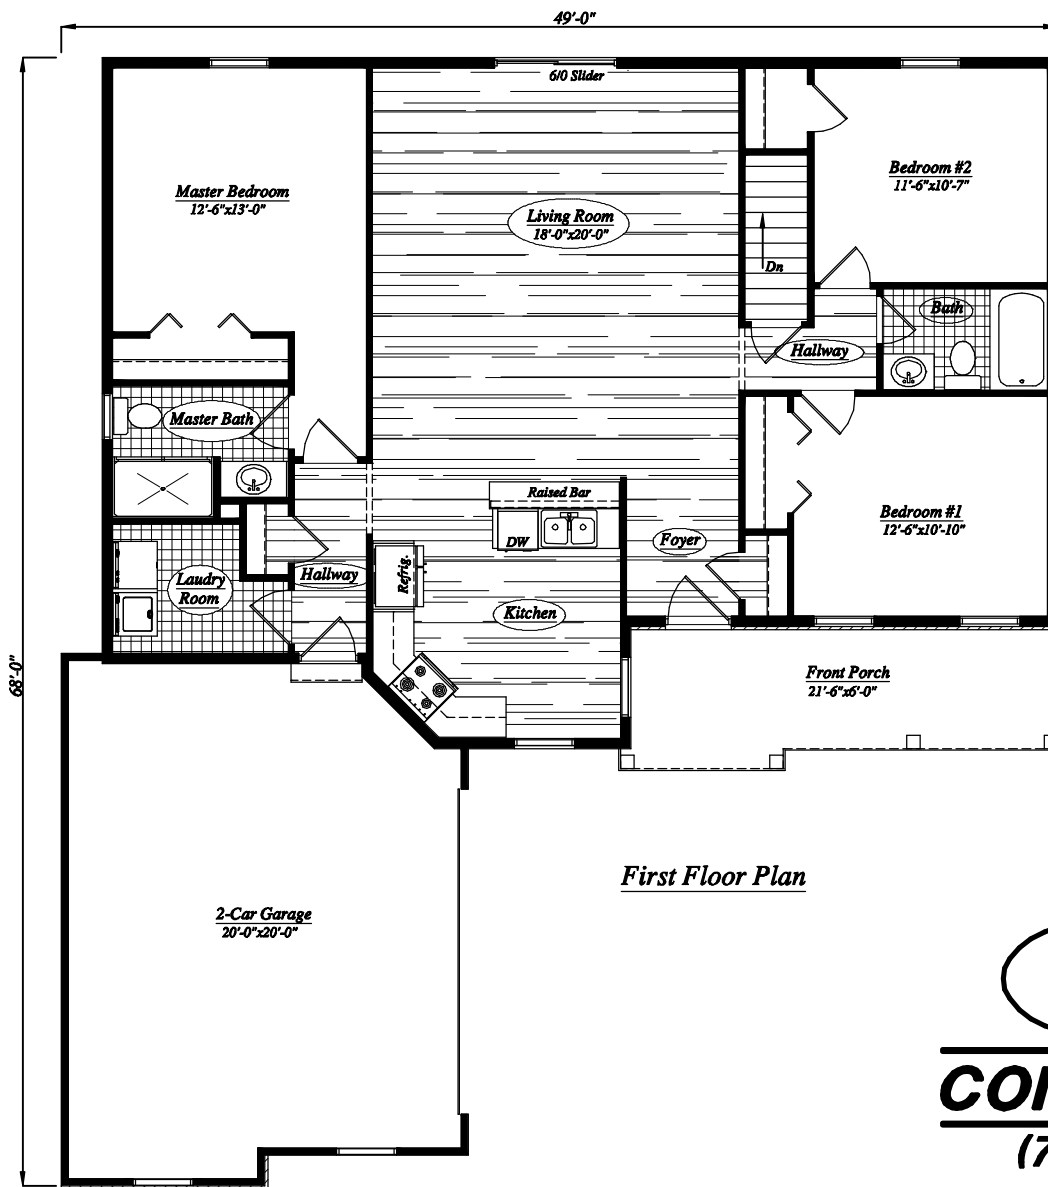

THE SPRUCE

Front Elevation

First Floor Plan

THE SPRUCE

THE SPRUCE, is a 1,412 sq.ft. Deluxe Series Ranch Home. Features include living room, kitchen, 3 bedrooms, 2 baths and a 2-car garage. Other features include laminate flooring in living room, foyer, kitchen and hallway, vinyl flooring in bathroom & laundry room and carpeting in bedrooms.