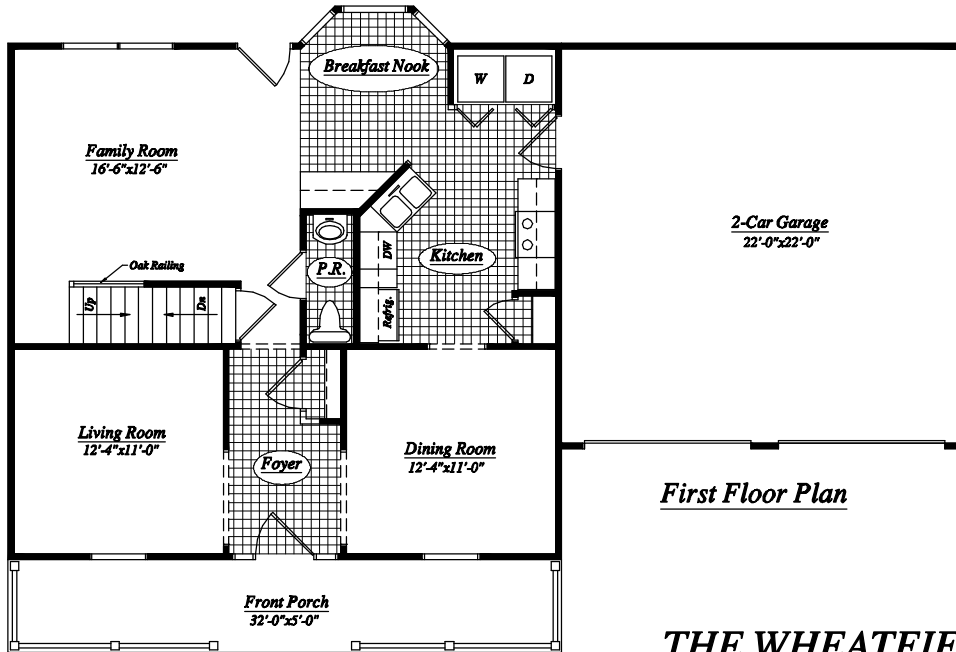

# THE WHEATFIELD

*Front Elevation*

*First Floor Plan*

*Second Floor Plan*

## THE WHEATFIELD

*THE WHEATFIELD, is a 1824 sq.ft.*

*Deluxe Series Two Story Home.*

*Features include a spacious family room living room, kitchen, dining room, 3 bedrooms, 2 1/2 baths and a 2-car garage.*