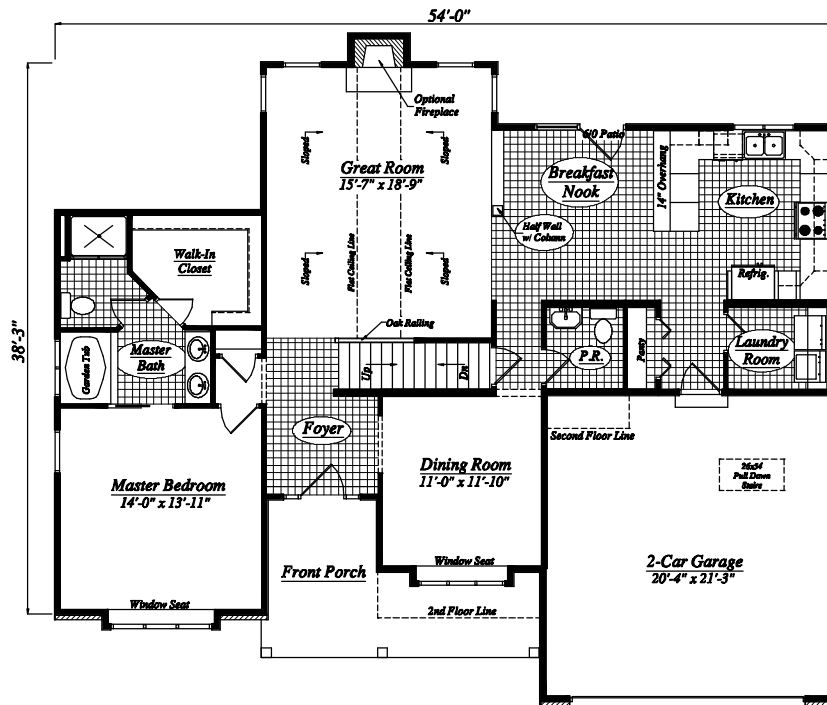

THE WILLOW

Front Elevation

First Floor Plan

THE WILLOW

THE WILLOW, is a 1864 sq.ft. Deluxe Series Ranch Home. Features include a first floor master suite, spacious great room, dining room, kitchen, breakfast nook, 3 bedrooms, 2 1/2 baths and 2-car garage.

Second Floor Plan

C&C
CONSTRUCTION
 (717) 582-3900