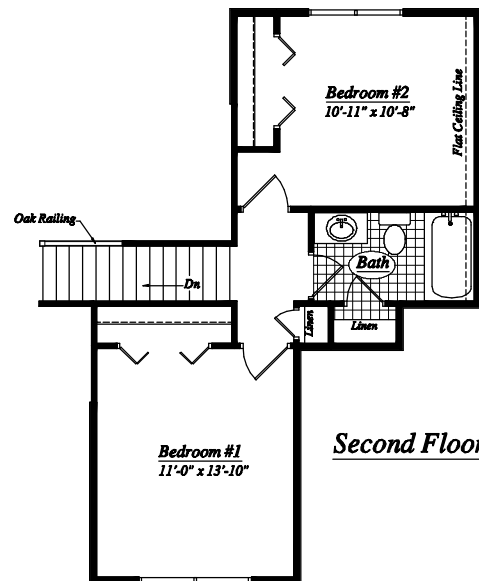

THE WILLOW

Front Elevation

First Floor Plan

THE WILLOW

THE WILLOW, is a 1864 sq.ft. Deluxe Series Ranch Home. Features include a first floor master suite, spacious great room, dining room, kitchen, breakfast nook, 3 bedrooms, 2 1/2 baths and 2-car garage.

Second Floor Plan

C&C
CONSTRUCTION
 (717) 582-3900