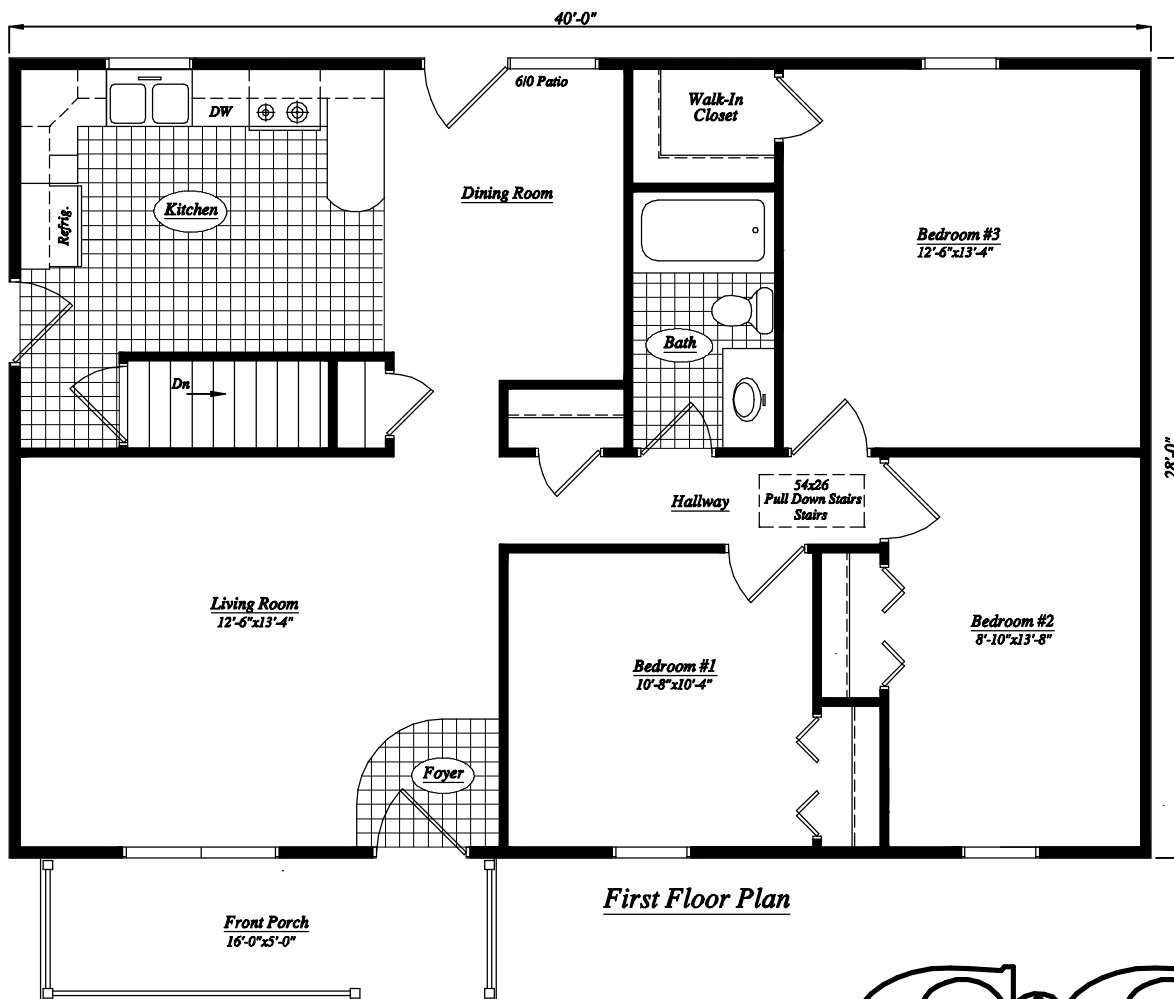

THE BUFFALO

Front Elevation

First Floor Plan

THE BUFFALO

THE BUFFALO, is a 1120 sq.ft. Deluxe Series Ranch Home. Features include a spacious living room, kitchen, dining room, 3 bedrooms, 1 bath and an optional garage.