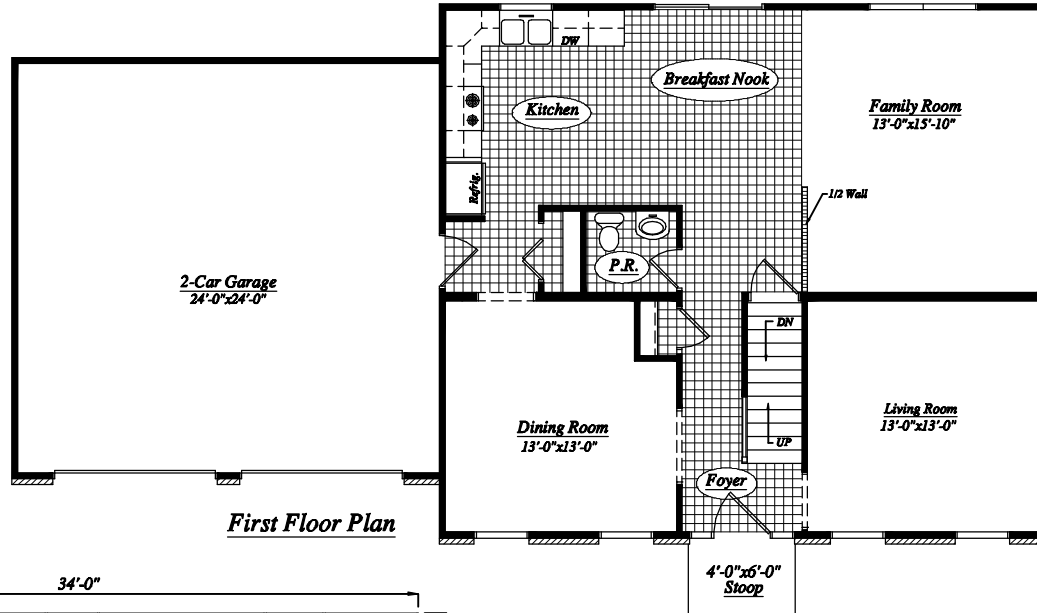

THE CARROL

THE CARROL

THE CARROL, is a 2040 sq. ft. Deluxe Series Two Story Home. Features include a spacious living room, family room, kitchen, breakfast nook, dining room, 3 bedrooms, 2 1/2 baths and a 2-car garage.