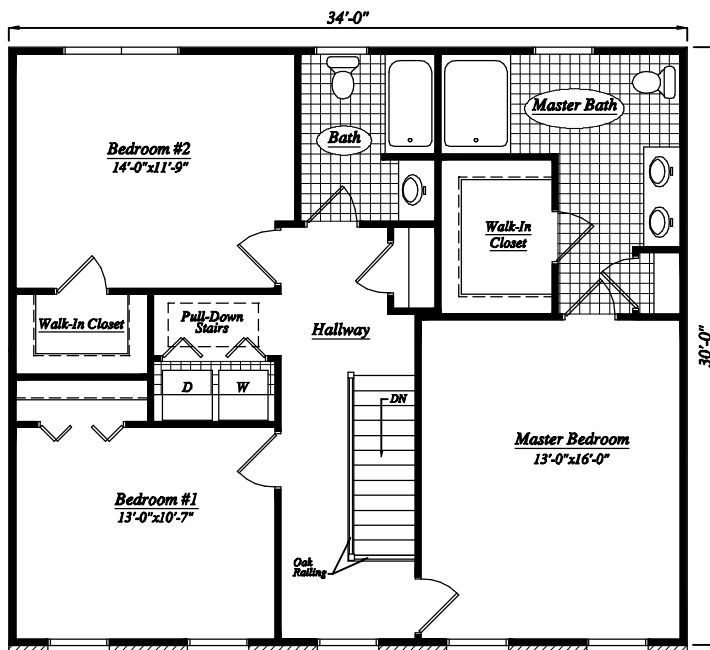

THE CARROL

THE CARROL

THE CARROL, is a 2040 sq. ft. Deluxe Series Two Story Home. Features include a spacious living room, family room, kitchen, breakfast nook, dining room, 3 bedrooms, 2 1/2 baths and a 2-car garage.