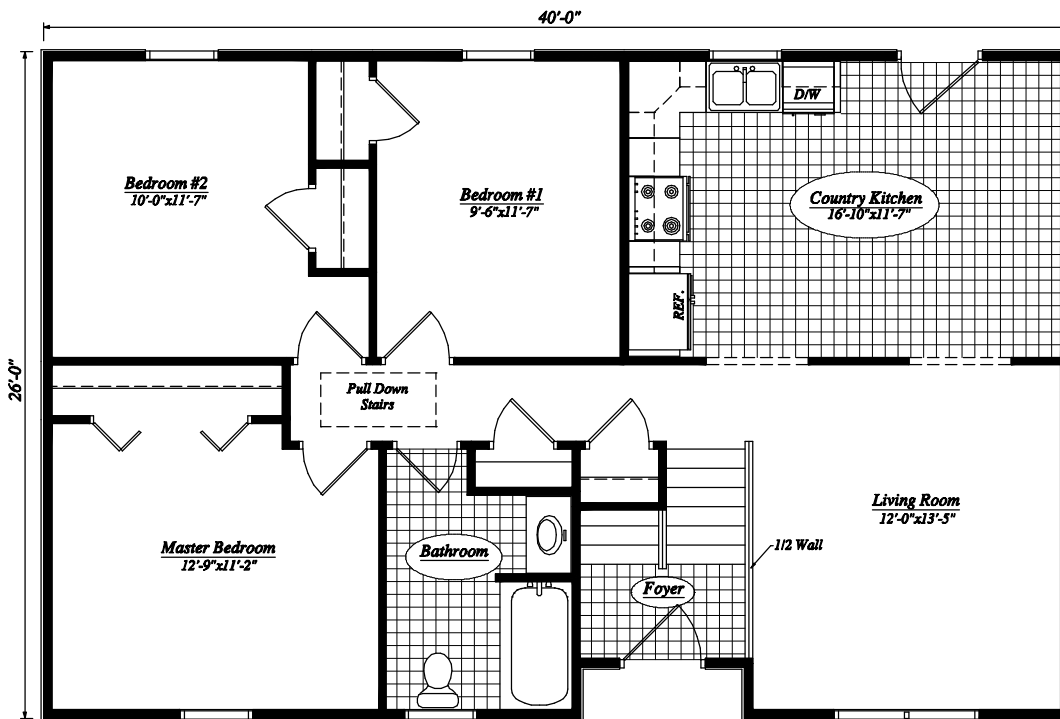

# THE FAIRFIELD

*Front Elevation*

*First Floor Plan*

## ***THE FAIRFIELD***

*THE FAIRFIELD*, is a 1028 sq.ft.

*Deluxe Series Bi-Level Home.*

*Features include a spacious living room,  
country kitchen, 3 bedrooms and 1 full bath.*

**C&C**  
**CONSTRUCTION**  
(717) 582-3900