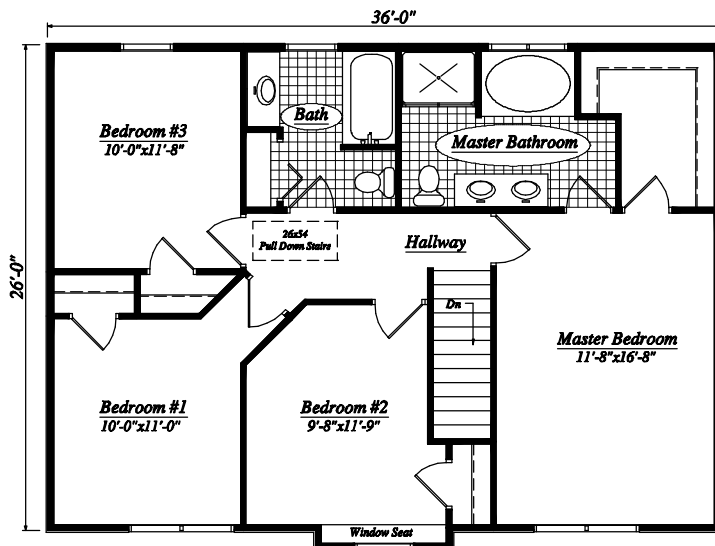

THE FRANKLIN

Front Elevation

First Floor Plan

Second Floor Plan

THE FRANKLIN

THE FRANKLIN, is a 1940 sq. ft.

Deluxe Series Two Story Home.

Features include a spacious family room, kitchen, breakfast nook, dining room, 4 bedrooms, 2 1/2 baths and a 2-car garage.