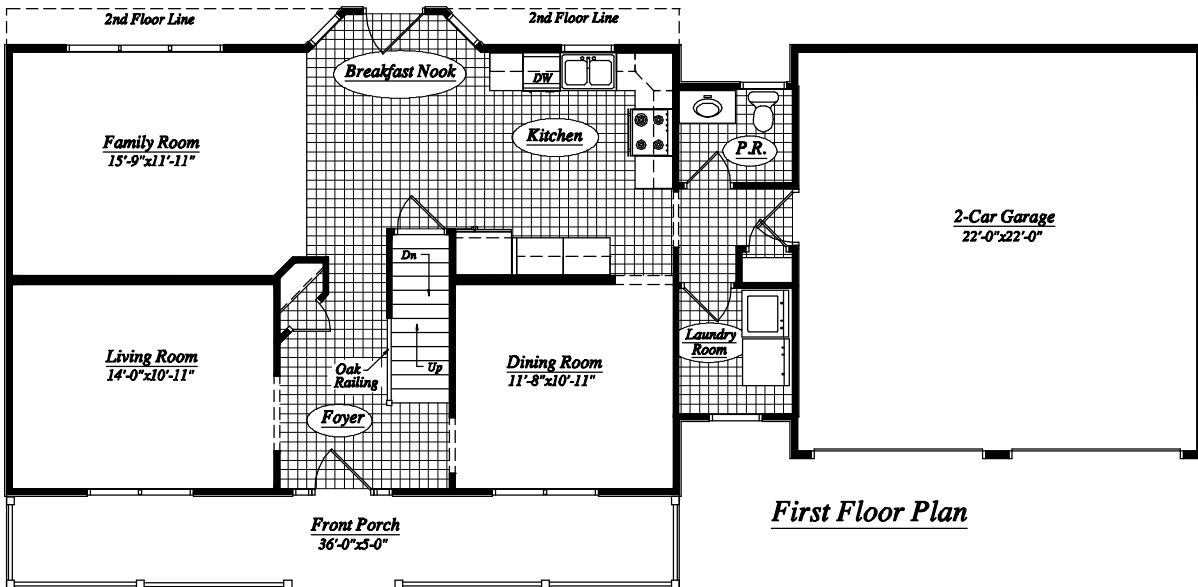

THE FRANKLIN

Front Elevation

First Floor Plan

Second Floor Plan

THE FRANKLIN

THE FRANKLIN, is a 1940 sq. ft.

Deluxe Series Two Story Home.

Features include a spacious family room, kitchen, breakfast nook, dining room, 4 bedrooms, 2 1/2 baths and a 2-car garage.