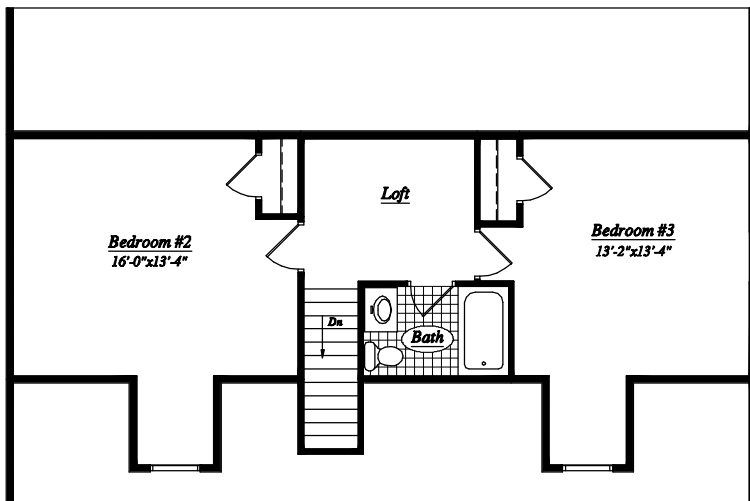

THE PENN

Front Elevation

First Floor Plan

Second Floor Plan

THE PENN

THE PENN, is a 1830 sq.ft. Deluxe Series Cape Cod Home. Features include a spacious living room, kitchen, dining room, 4 bedrooms, 2 baths and a 2-car garage.