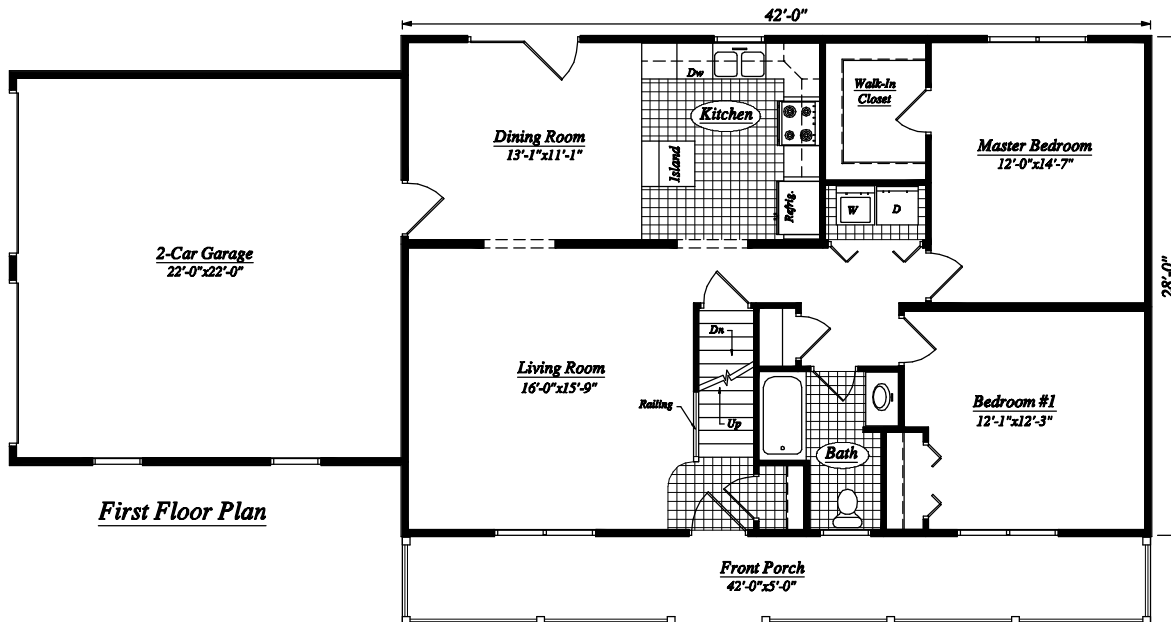

THE PENN

Front Elevation

First Floor Plan

Second Floor Plan

THE PENN

THE PENN, is a 1830 sq.ft. Deluxe Series Cape Cod Home. Features include a spacious living room, kitchen, dining room, 4 bedrooms, 2 baths and a 2-car garage.