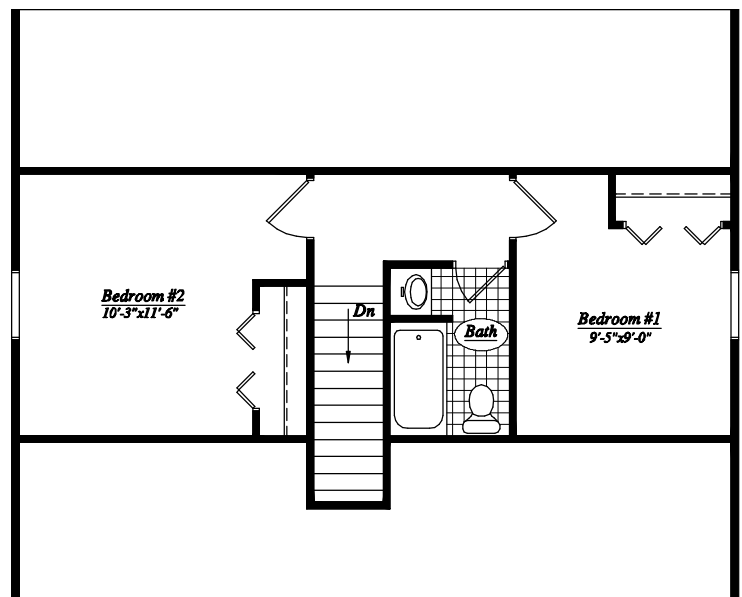

# THE SAVILLE

*Front Elevation*

*First Floor Plan*

*Second Floor Plan*

## THE SAVILLE

*THE SAVILLE, is a 1225 sq.ft. Deluxe Series Cape Cod Home. Features include a spacious living room, country kitchen, 3 bedrooms, 2 baths and an optional garage.*

**C&C**  
**CONSTRUCTION**  
**(717) 582-3900**