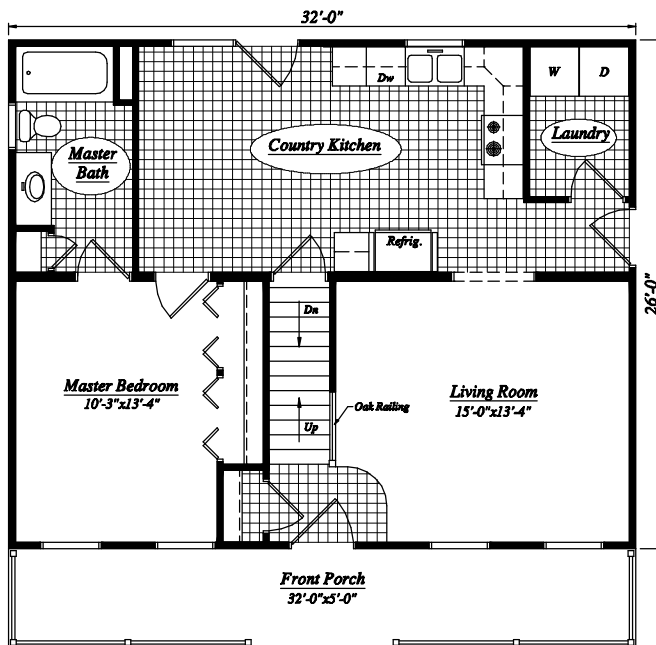

# THE SAVILLE

*Front Elevation*

*First Floor Plan*

*Second Floor Plan*

## THE SAVILLE

*THE SAVILLE, is a 1225 sq.ft. Deluxe Series Cape Cod Home. Features include a spacious living room, country kitchen, 3 bedrooms, 2 baths and an optional garage.*

**C&C**  
**CONSTRUCTION**  
**(717) 582-3900**