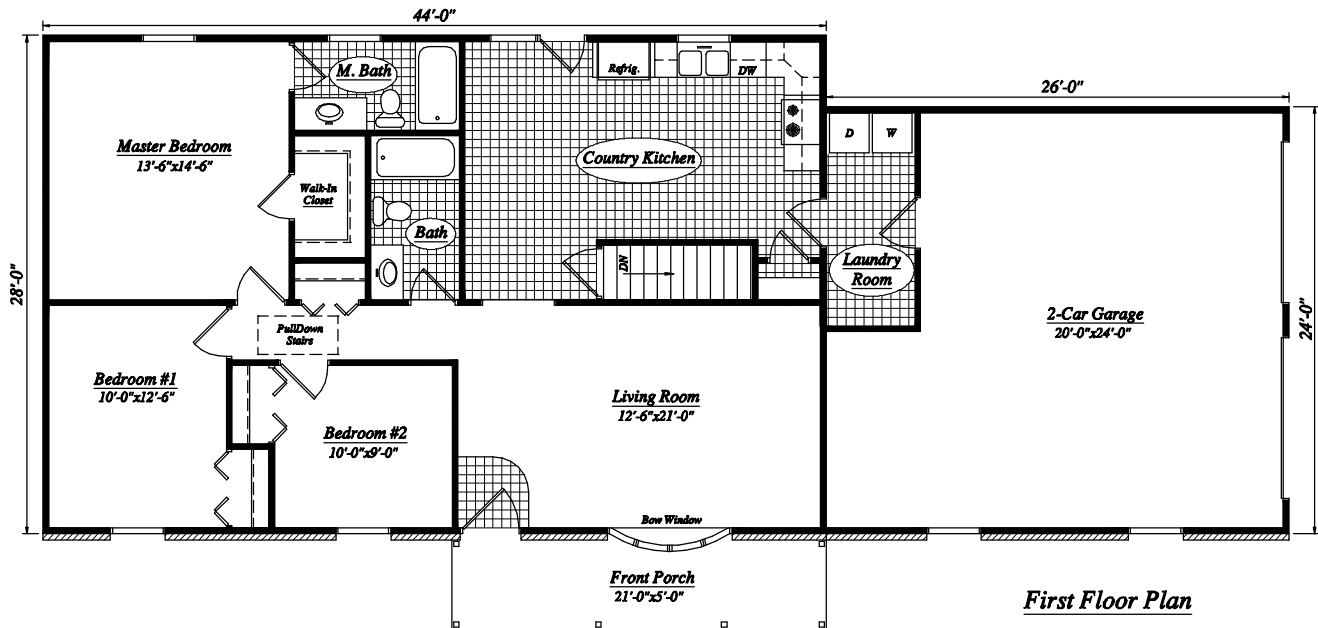

THE SPRING

Front Elevation

First Floor Plan

THE SPRING

THE SPRING, is a 1304 sq.ft.

Deluxe Series Ranch Home. Features include a spacious living room, large country kitchen, laundry room, 3 bedrooms, 2 baths and a 2-car garage.